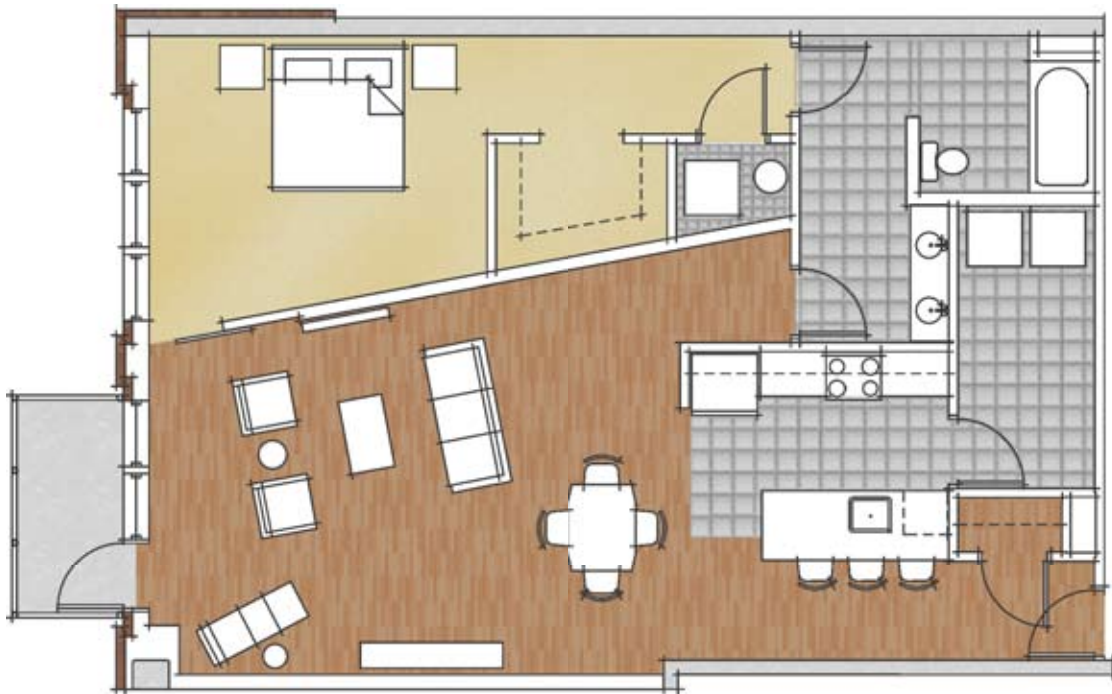

- plastic laminate countertops
- walnut cabinets with soft close hardware
- Portobello 12"x 24" porcelain tile
- Hans Grohe faucets & 3'x 6' bath tubs
- Black appliances
- Cork flooring
- 5'x10' private balcony
- Washer and dryer

unit 301/401 | 1,252 sf

**ST**howard  
DEVELOPMENT  
[www.sthowarddevelopment.com](http://www.sthowarddevelopment.com)

key plan