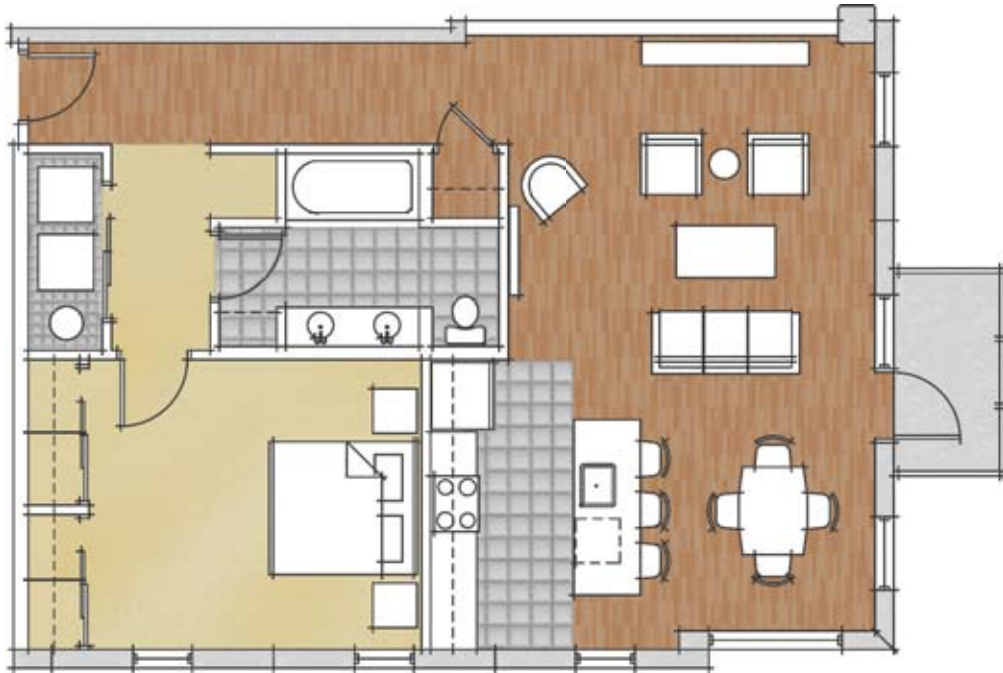

e5w

east 5th and walnut, des moines, ia 50309

- Plastic laminate countertops
- Maple cabinets with soft close hardware
- Portobello 12"x 24" porcelain tile
- Hans Grohe faucets & 3'x 6' bath tubs
- White appliances
- Oak flooring
- 5'x10' private balcony
- Washer and dryer

unit 306/406 | 1,057 sf

**COLDWELL
BANKER**
MID-AMERICA GROUP,
REALTORS®
Each Office Is Independently
Owned And Operated

SThoward
DEVELOPMENT
www.sthowarddevelopment.
com

key plan