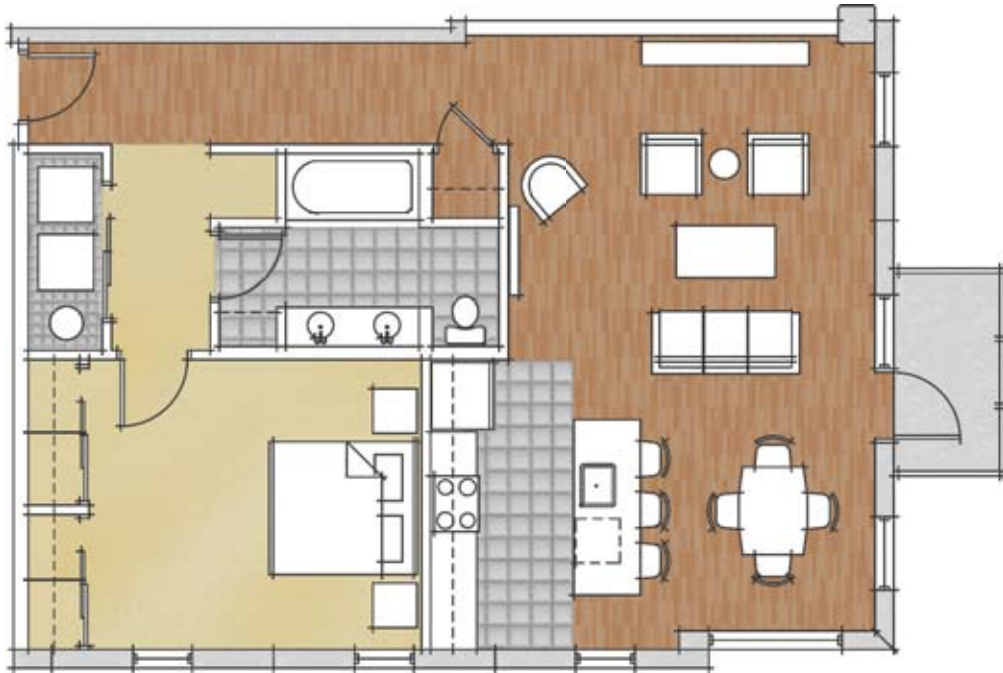

e5w

east 5th and walnut, des moines, ia 50309

- Plastic laminate countertops
- Maple cabinets with soft close hardware
- Portobello 12"x 24" porcelain tile
- Hans Grohe faucets & 3'x 6' bath tubs
- White appliances
- Oak flooring
- 5'x10' private balcony
- Washer and dryer

unit 306/406 | 1,057 sf

SThoward
DEVELOPMENT
www.sthowarddevelopment.com

key plan