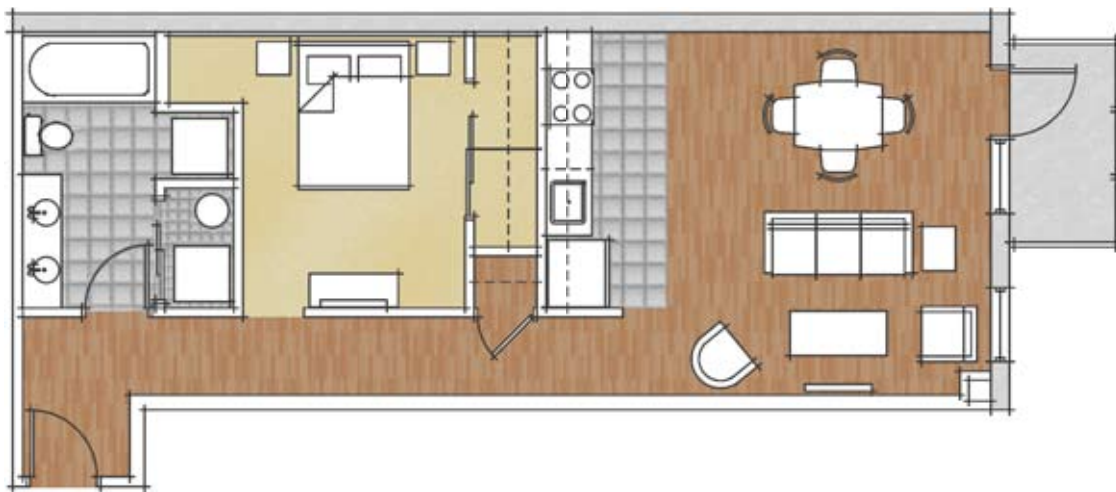

e5w

east 5th and walnut, des moines, ia 50309

- Meganite countertops
- Maple cabinets with soft close hardware
- Portobello 12"x 24" porcelain tile
- Hans Grohe faucets & 3'x 6' bath tubs
- Stainless steel appliances
- Cork flooring
- 5'x10' private balcony
- Washer and dryer

unit 410 | 740 sf

SThoward
DEVELOPMENT
www.sthowarddevelopment.com

key plan